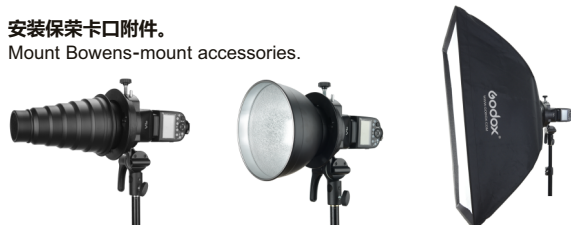

- **安装保荣卡口附件。**

Mount Bowens-mount accessories.