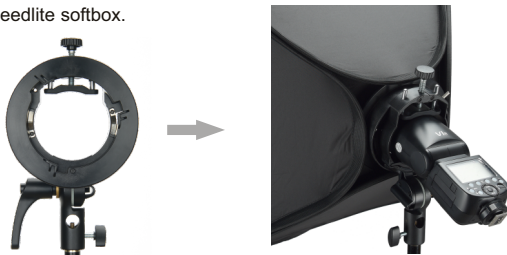

- **安装简易柔光箱。**

Mount speedlite softbox.