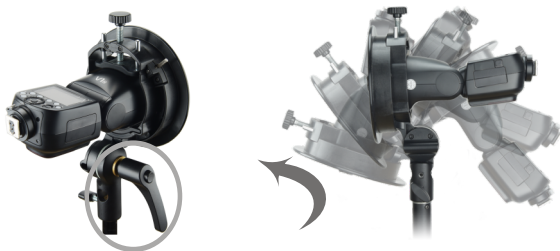

- **拧松把手处的螺丝后调节支架角度。**

Loosen screw of the handle for adjusting bracket direction.